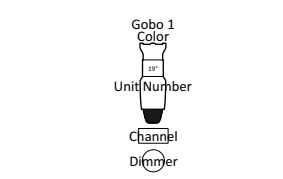

Symbol Legends

Conventional Fixtures