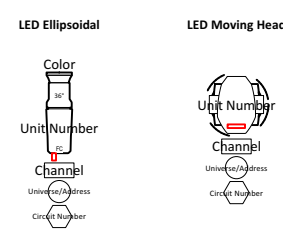

Legend

Instrument	Inventory Total	Used	Remaining
Conventional Fixtures			
Altman 360Q 6x9	13	4	9
Altman 360Q 6x12	19	10	9
Altman 360Q 6x16	10	6	4
Source 4 Bodies <small>(Note: There are more lenses than bodies.)</small>	62	60	2
19° Lens	23	20	3
26° Lens	18	10	8
36° Lens	27	26	1
50° Lens	7	4	3
Source 4 PAR (WFL)	40	38	2
6° Fresnel	12	6	6
Cyc Single Unit	5	4	1
Cyc Triple Unit	5	5	0
Lighting Accessories			
I-Cue 16-Bit	2	2	0
DMX Iris	2	2	0
Intelligent Fixtures			
Chauvet Rogue R3 Spot	4	4	0
Chauvet Rogue R3 Wash	12	12	0
Chauvet Ovation 910FC 26°	8	8	0
Chauvet Ovation 910FC 36°	8	8	0
Ultratec Radiance Hazer	2	2	0

Symbol Legends

Conventional Fixtures

Lighting Accessories

Intelligent Fixtures

Drawing Title	
Massey Theatre Lighting Plot	
Drawn By	Date
Jordan Boivin	1/19/2022