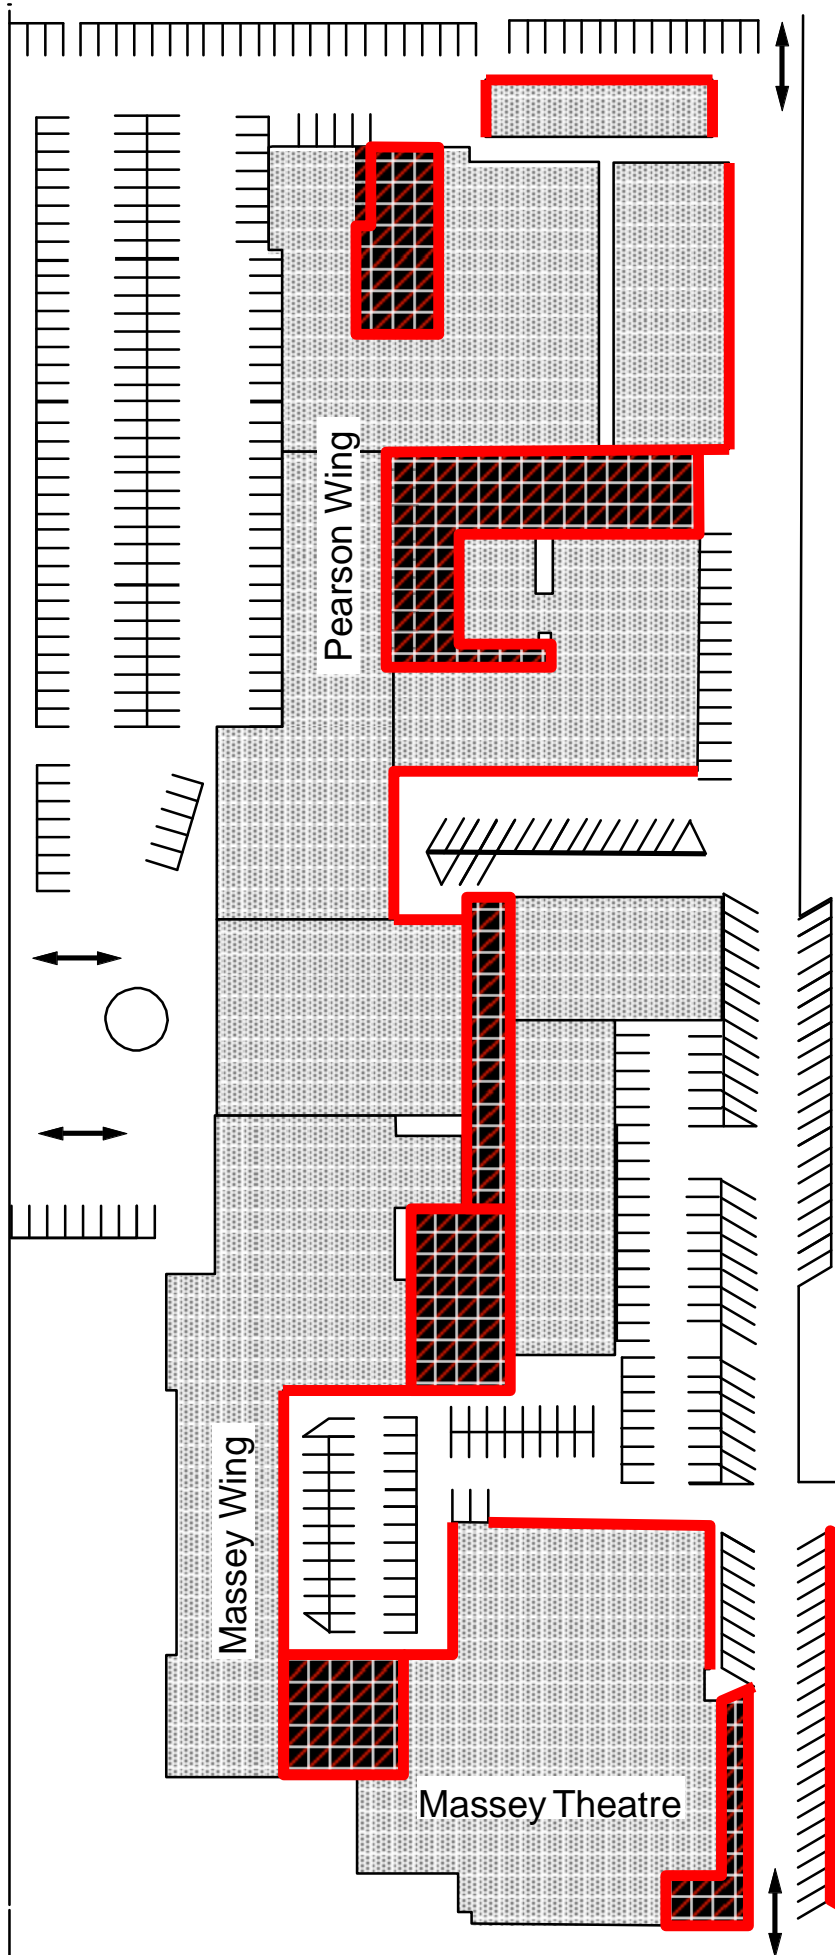

8th Street

Free parking is permitted in the New Westminster Secondary parking lot adjacent to Massey Theatre on a first come, first served basis provided that vehicles are parked in designated areas and are not blocking fire lanes, doorways, loading areas or areas marked "No Parking".

Enter parking lot on 8th Avenue just east of 8th & 8th intersection. Driveway is between theatre & Moody Park Arena. Please note that there is No Parking allowed in the Moody Park Arena section in front of their building.

Note: Massey Theatre, Moody Park Arena and School District 40 reserve the right to have any illegally parked vehicles towed at the owner's expense.

Accessible Parking: Accessible parking & wheelchair accessible entrance with automatic doors is available at the rear lobby entry. Once you enter the parking lot from 8th Avenue continue straight approximately 100 yards. Turn left around the corner of the building towards the gated parking area. Enter the gated parking lot, there are 4 wheelchair stalls and a ramp to the lobby.

Parking for Handi-Dart vehicles: Available adjacent to the Loading Bay area on the left-hand side just as you enter the parking lot off 8th Avenue. Watch for a posted sign.

8th Ave